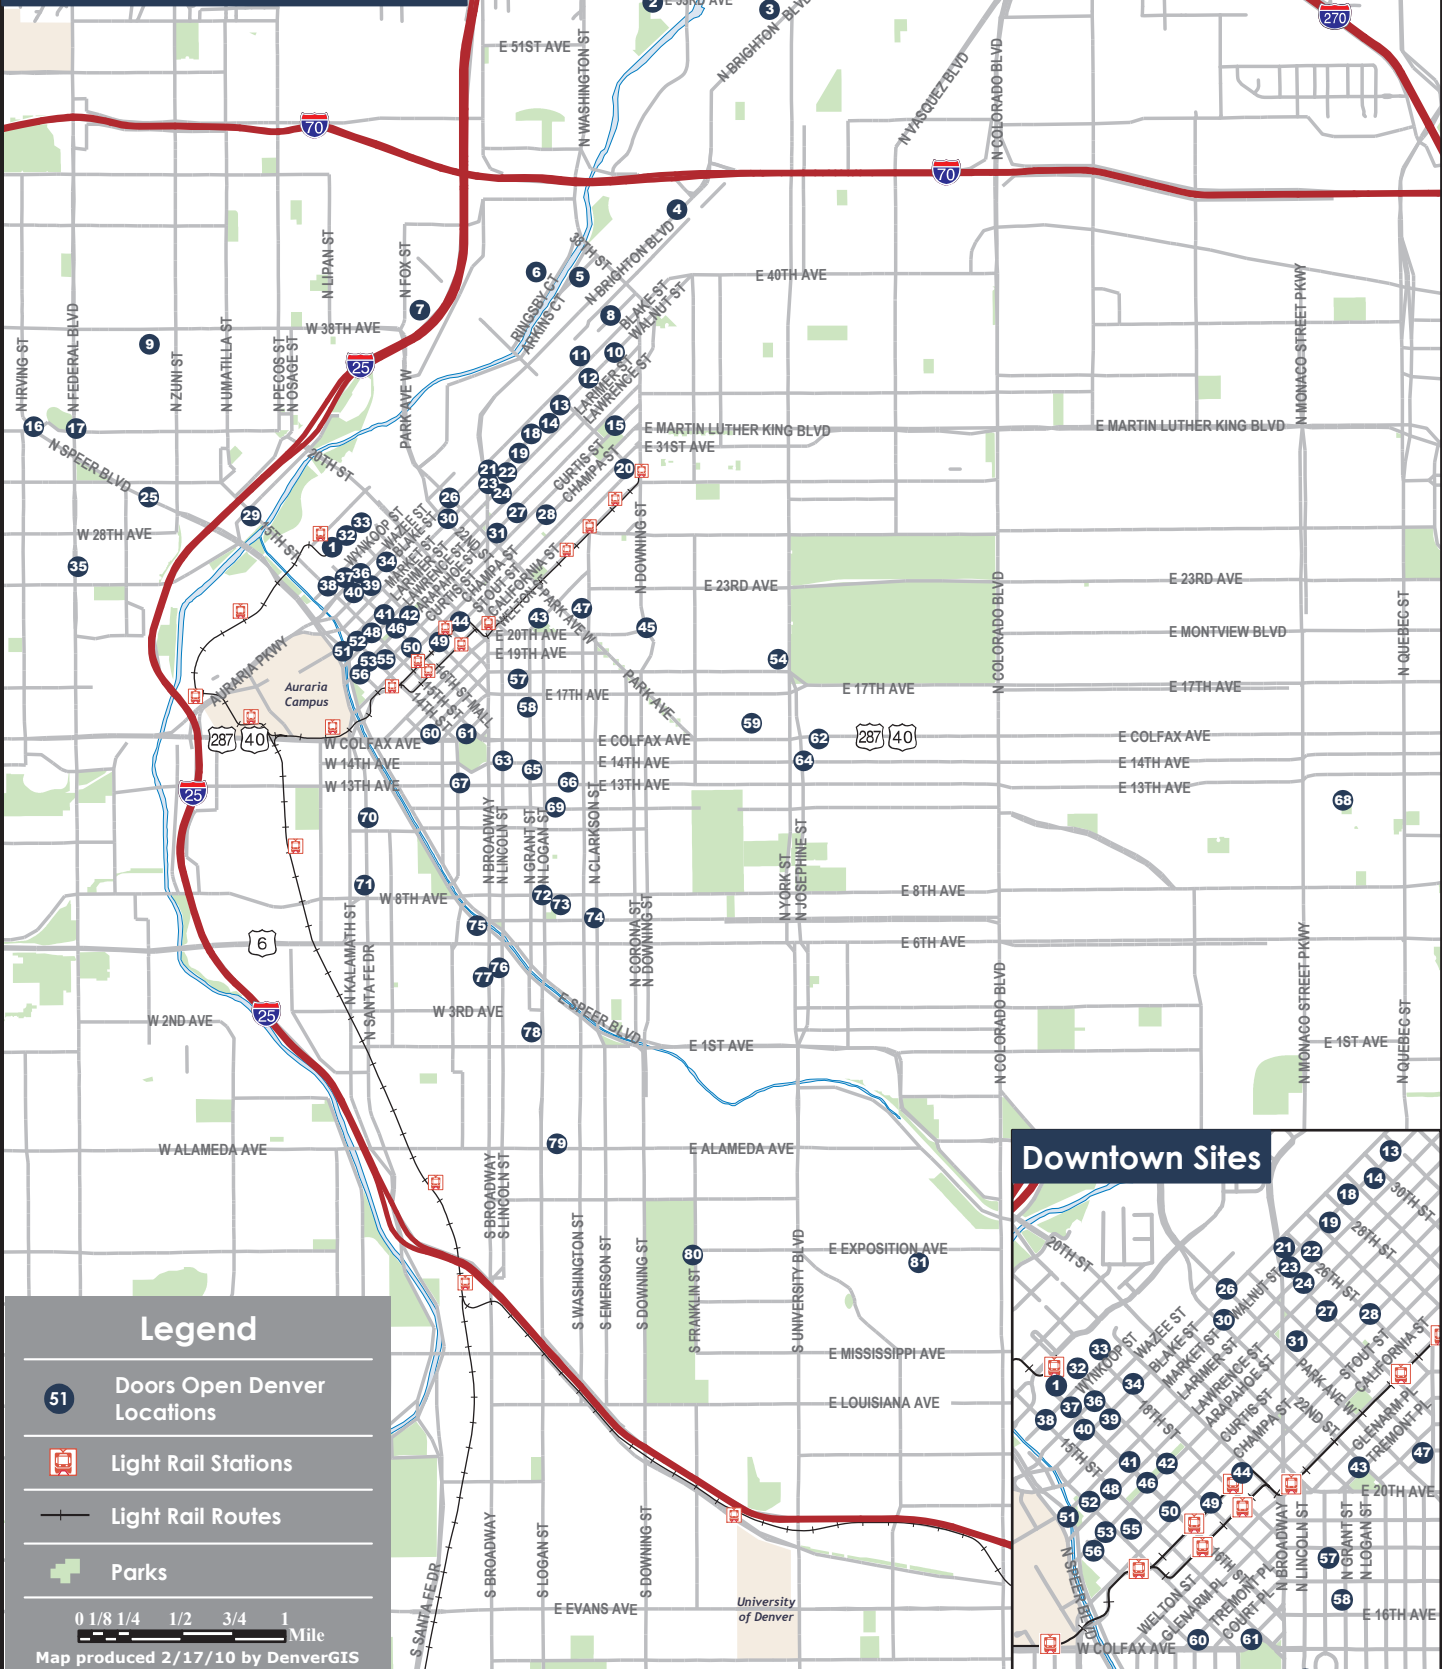

# Doors Open Denver Sites

## Legend

- 51 Doors Open Denver Locations
- Light Rail Stations
- Light Rail Routes
- Parks

0 1/8 1/4 1/2 3/4 1 Mile

Map produced 2/17/10 by DenverGIS